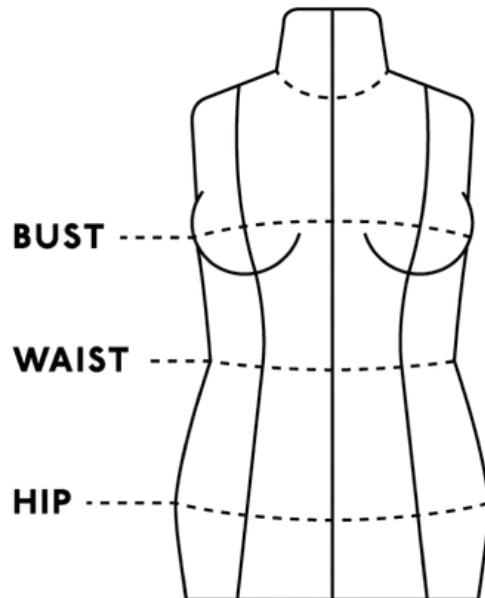

SIZE GUIDE – READY TO WEAR – INCHES (UK)

How to measure? The below chat will help you find the recommended size. Please note that the size is in **inches(UK)**.

Size	Bust	Waist	Hip
8	34	26	38
10	36	28	40
12	38	30	42
14	41	33	45
16	43	36	48
18	46	39	51
20	49	42	54
22	52	45	57